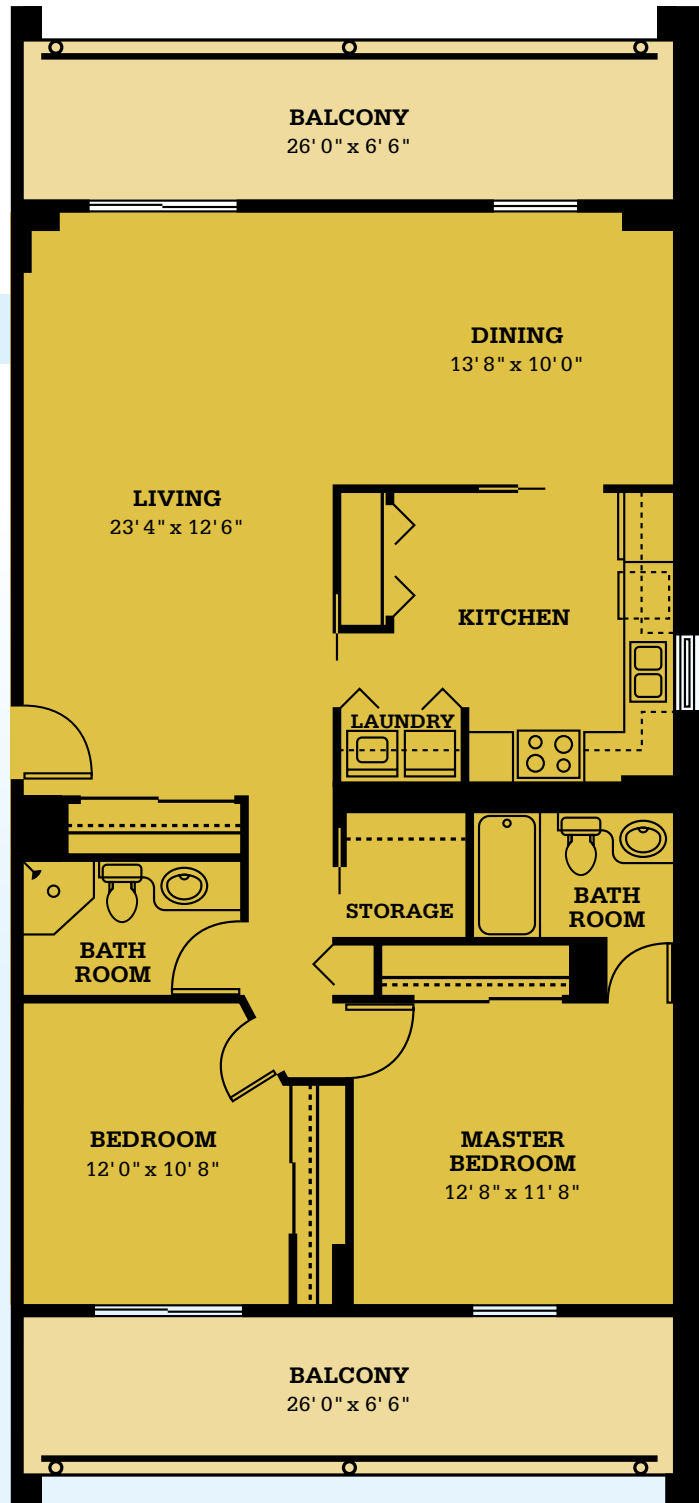

Downtown Living

AT
Kiwanis Chateau

The Lodge

1,192 SQ.FT

FLOORS
2 TO 15

FLOORS
16 TO 18

KIWANIS CHATEAU

430 Webb Place
Winnipeg, Manitoba R3B 3J7
P 204.943.8647
E kiwanischateau@shawbiz.ca
kiwanischateau.ca

Suite styles may vary. Room sizes are approximate.