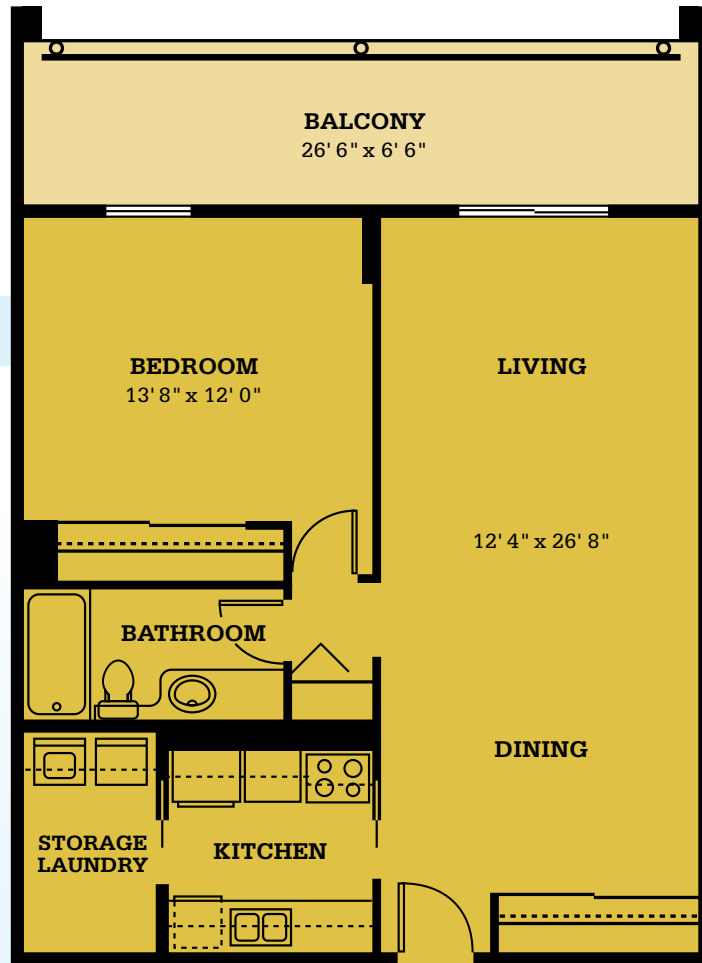

## The League

814 SQ.FT

Suite styles may vary. Room sizes are approximate.