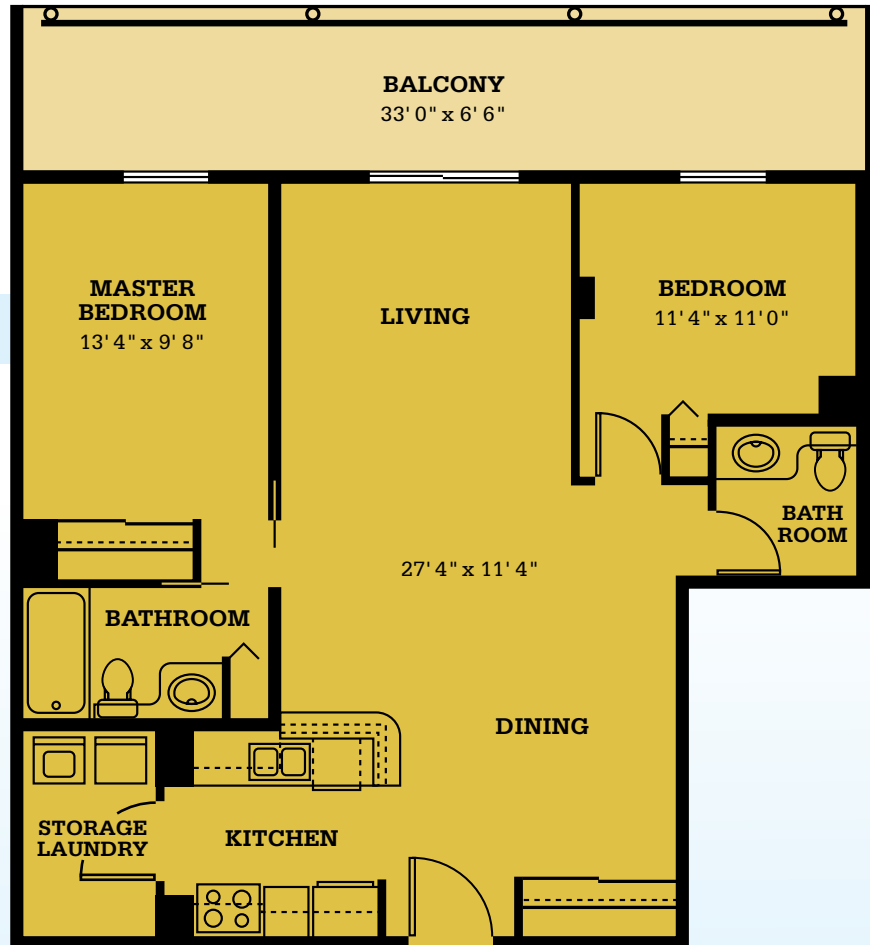

Downtown Living

AT
Kiwanis Chateau

The Guild

910 SQ.FT

Suite styles may vary. Room sizes are approximate.

KIWANIS CHATEAU

430 Webb Place
Winnipeg, Manitoba R3B 3J7
P 204.943.8647
E kiwanischateau@shawbiz.ca