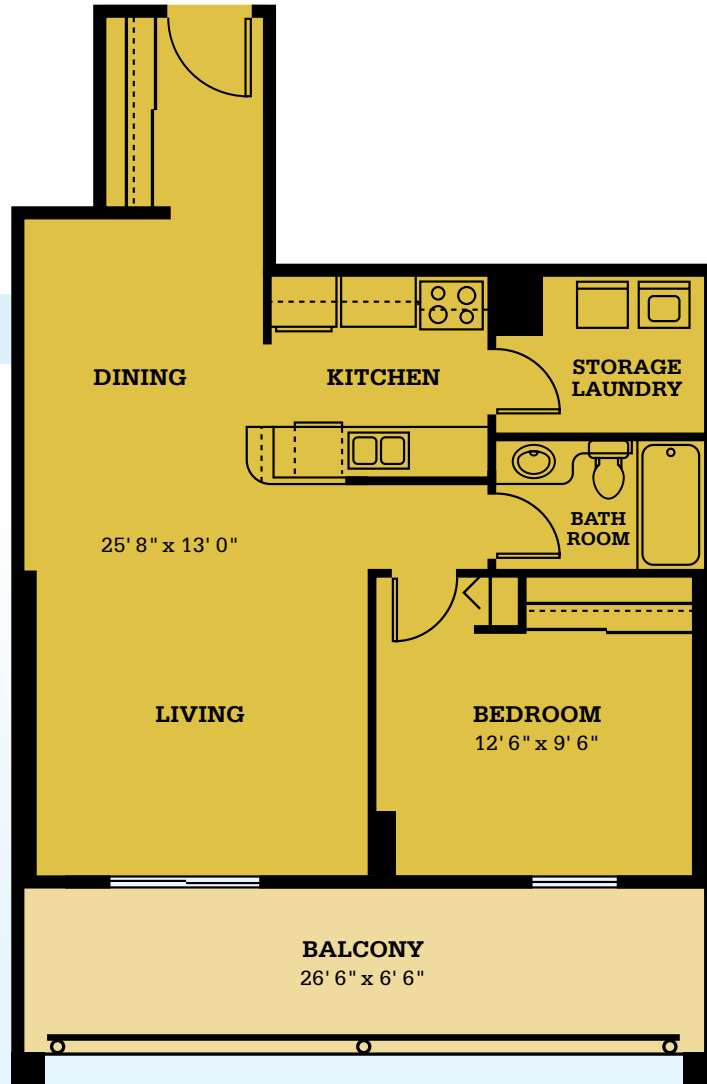

Downtown Living

AT
Kiwanis Chateau

The Club

740 SQ.FT

Suite styles may vary. Room sizes are approximate.

KIWANIS CHATEAU

430 Webb Place
Winnipeg, Manitoba R3B 3J7
P 204.943.8647
E kiwanischateau@shawbiz.ca

kiwanischateau.ca