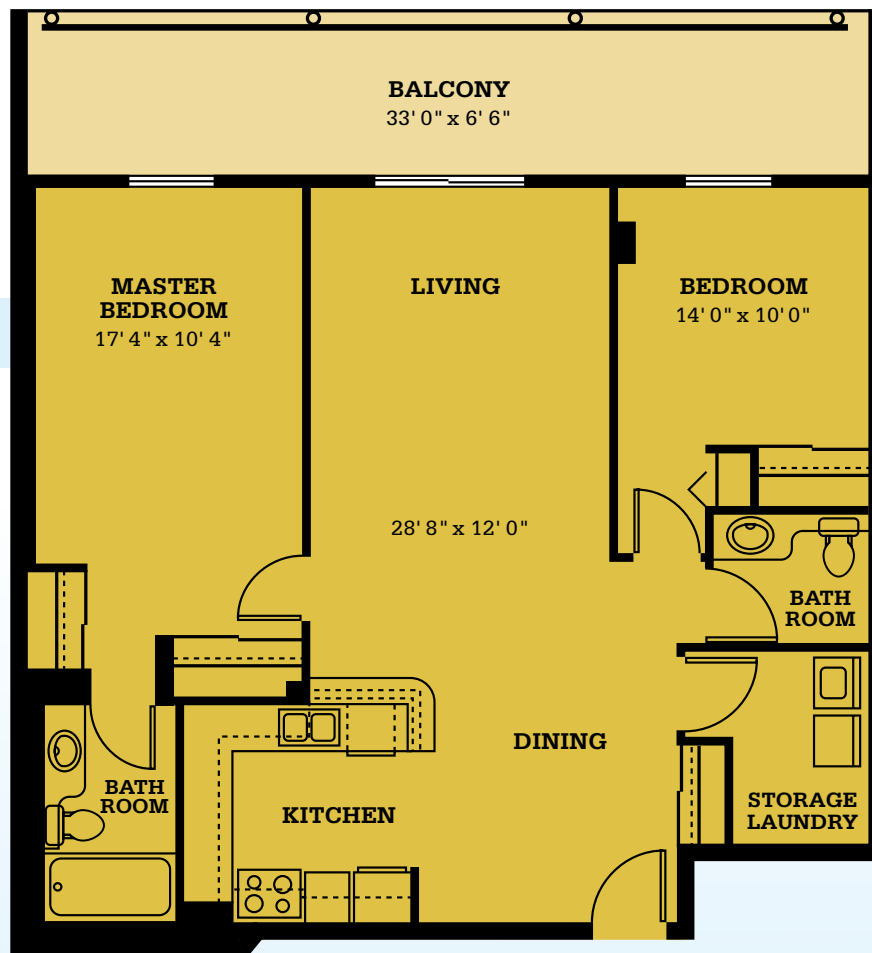

## The Alliance

983 SQ.FT (East)  
994 SQ.FT (West)

Suite styles may vary. Room sizes are approximate.