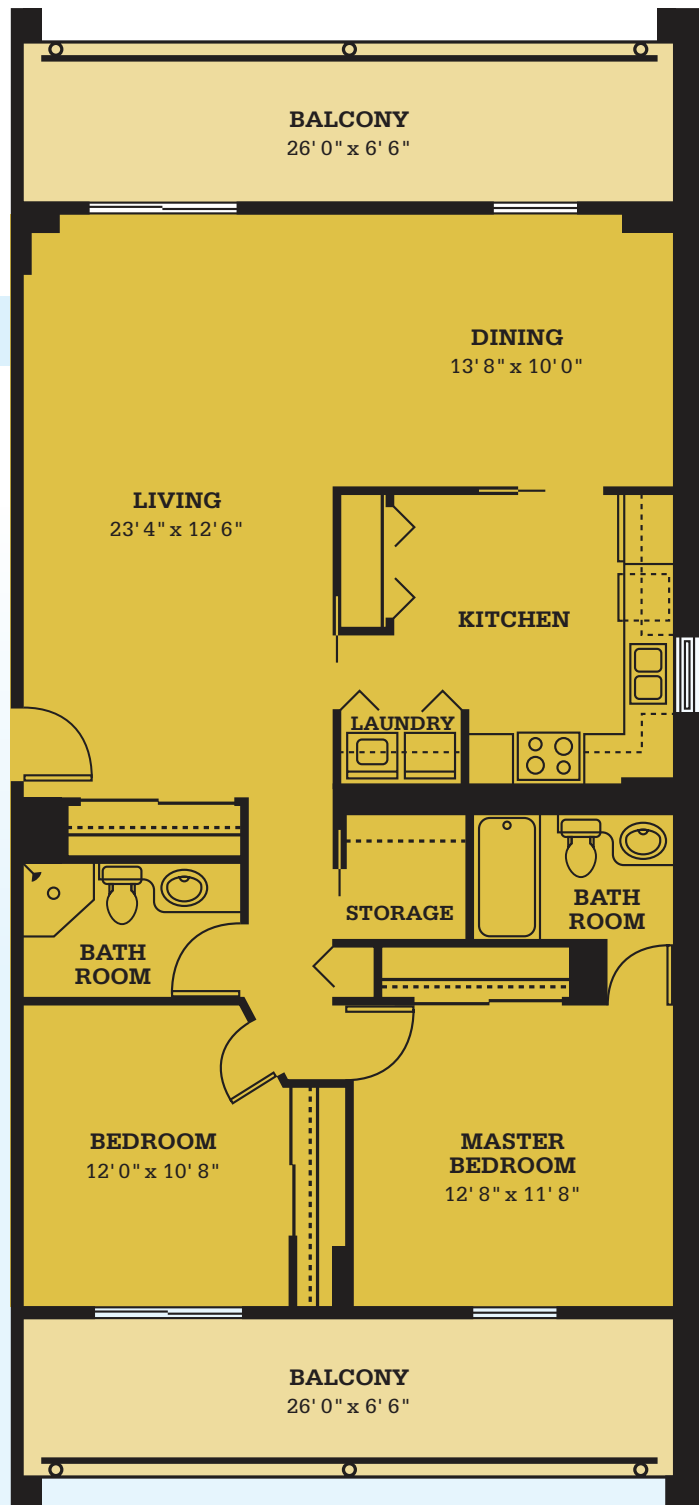

Downtown Living

AT
Kiwanis Chateau

The Lodge

1,192 SQ.FT

FLOORS
2 TO 15

FLOORS
16 TO 18

KIWANIS CHATEAU

430 Webb Place
 Winnipeg, Manitoba R3B 3J7
 P 204.943.8647
 E kiwanischateau@shawbiz.ca

kiwanischateau.ca

More information
 on reverse side.

Suite styles may vary. Room sizes are approximate.