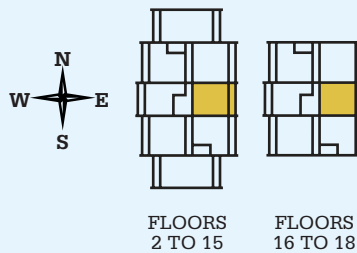

**More information
on reverse side.**