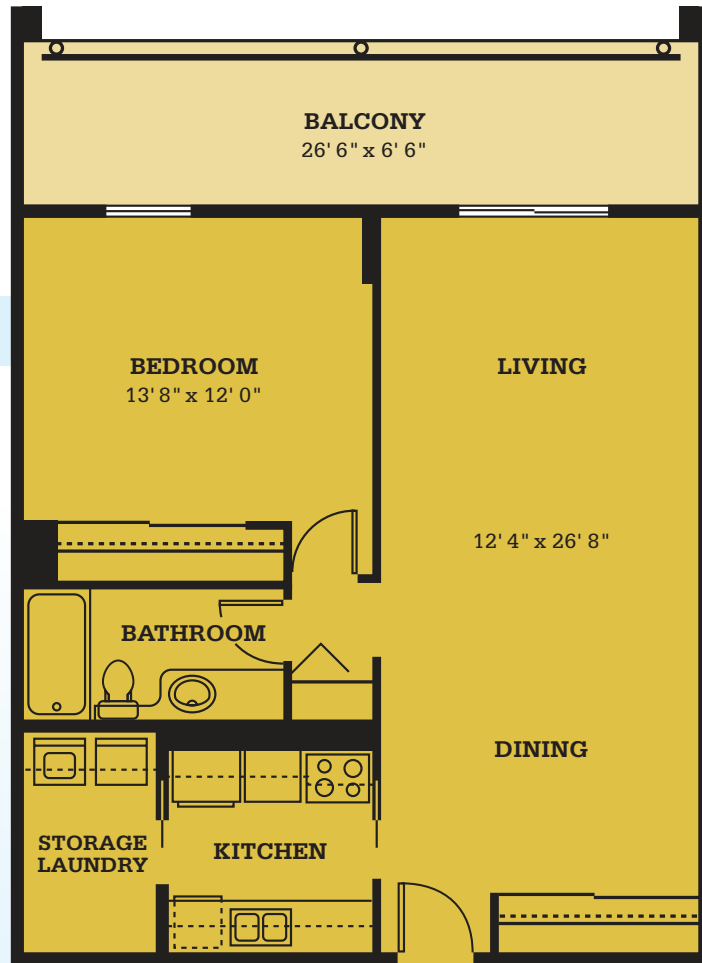

Downtown Living

AT
Kiwanis Chateau

The League

814 SQ.FT

Suite styles may vary. Room sizes are approximate.

KIWANIS CHATEAU

430 Webb Place
 Winnipeg, Manitoba R3B 3J7
 P 204.943.8647
 E kiwanischateau@shawbiz.ca

kiwanischateau.ca

**More information
 on reverse side.**