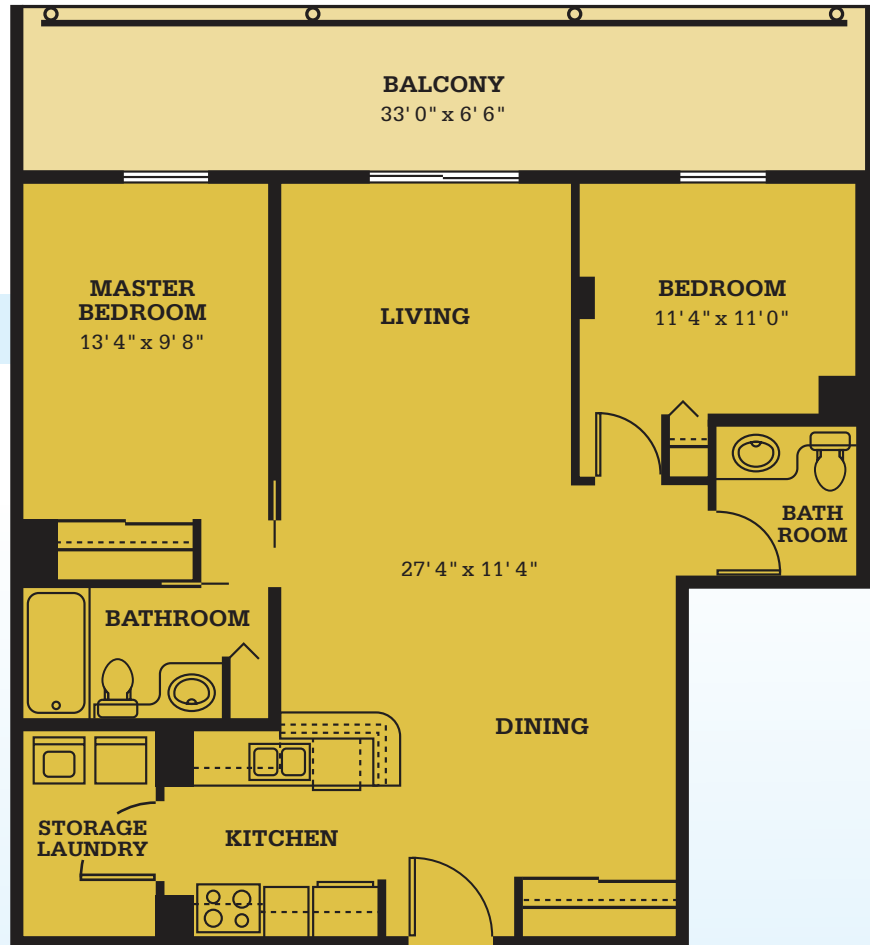

Downtown Living

AT
Kiwanis Chateau

The Guild

910 SQ.FT

Suite styles may vary. Room sizes are approximate.

KIWANIS CHATEAU

430 Webb Place
 Winnipeg, Manitoba R3B 3J7
 P 204.943.8647
 E kiwanischateau@shawbiz.ca

kiwanischateau.ca

More information
 on reverse side.