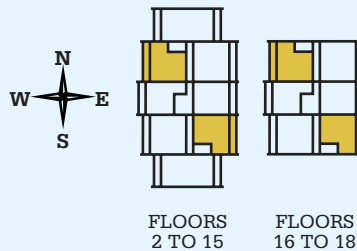

Downtown Living

AT
Kiwanis Chateau

The Guild

910 SQ.FT

Suite styles may vary. Room sizes are approximate.

KIWANIS CHATEAU

430 Webb Place
 Winnipeg, Manitoba R3B 3J7
 P 204.943.8647
 E kiwanischateau@shawbiz.ca