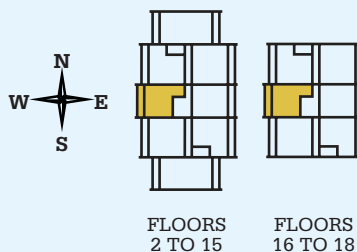

FLOORS
2 TO 15

FLOORS
16 TO 18

**More information
on reverse side.**