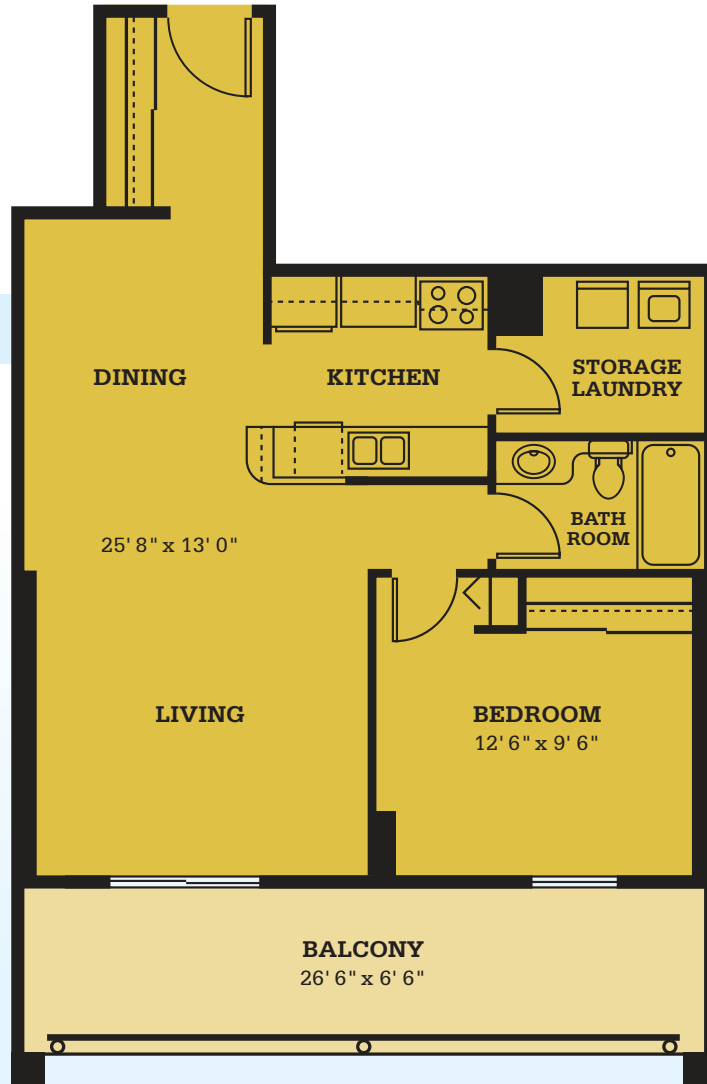

## The Club

740 SQ.FT

Suite styles may vary. Room sizes are approximate.

FLOORS  
16 TO 18

**More information  
 on reverse side.**