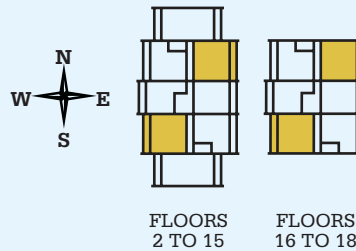

**More information
on reverse side.**