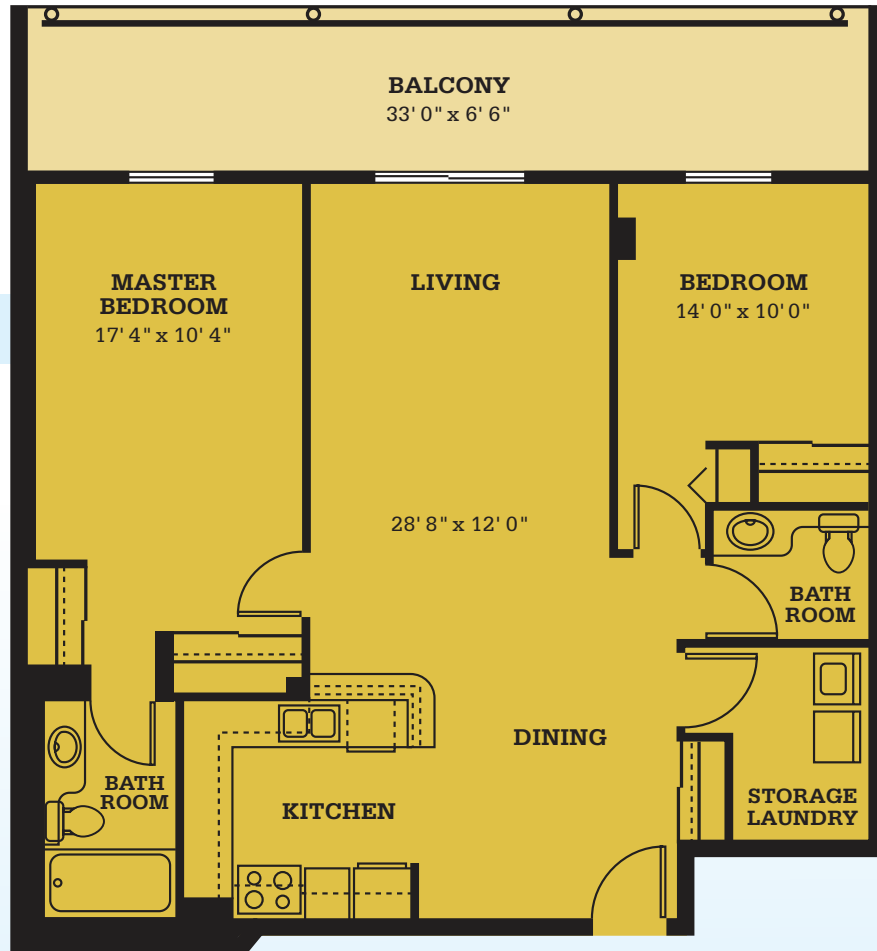

Downtown Living

AT
Kiwanis Chateau

The Alliance

983 SQ.FT (East)

994 SQ.FT (West)

Suite styles may vary. Room sizes are approximate.

KIWANIS CHATEAU

430 Webb Place
 Winnipeg, Manitoba R3B 3J7