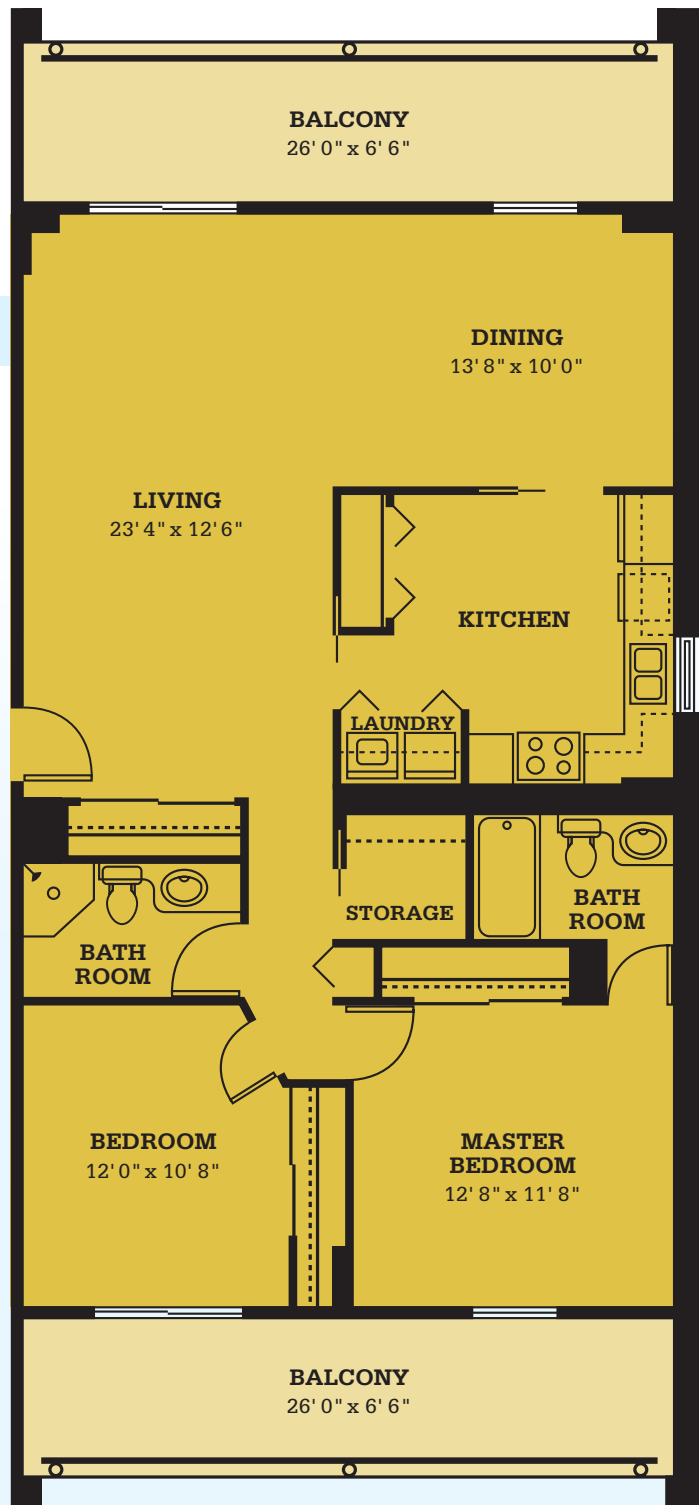

Downtown Living

AT
Kiwanis Chateau

The Lodge

1,192 SQ.FT

FLOORS
2 TO 15

FLOORS
16 TO 18

KIWANIS CHATEAU

430 Webb Place
 Winnipeg, Manitoba R3B 3J7
 P 204.943.8647
 E kiwanischateau@shawbiz.ca

kiwanischateau.ca

More information
 on reverse side.

Suite styles may vary. Room sizes are approximate.