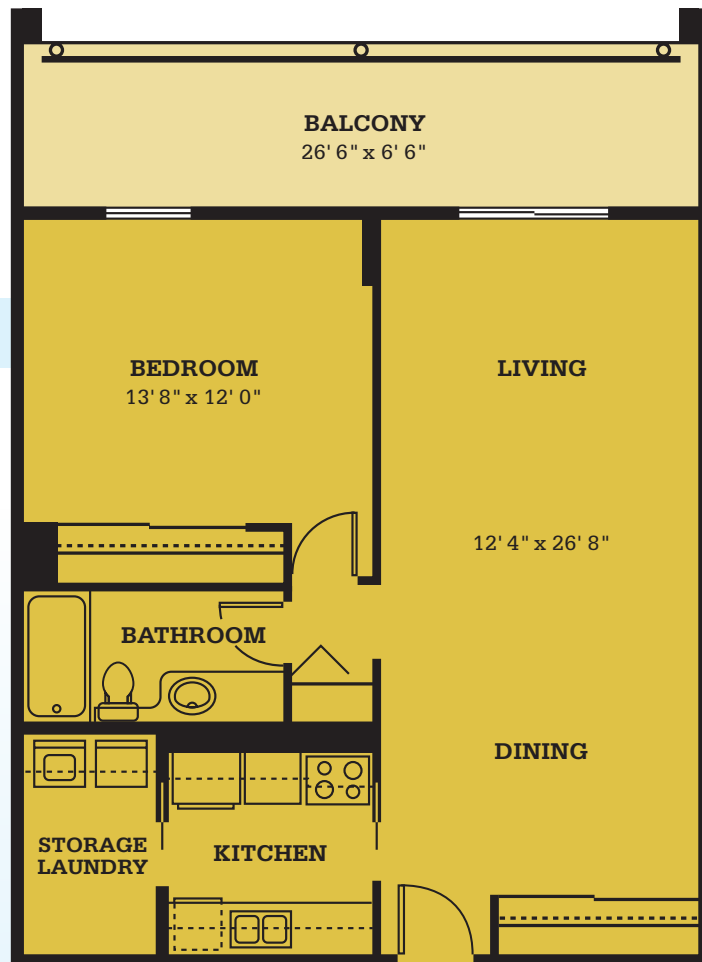

## The League

814 SQ.FT

Suite styles may vary. Room sizes are approximate.