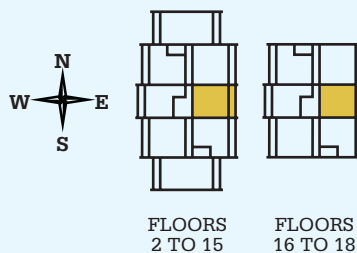

**More information
on reverse side.**