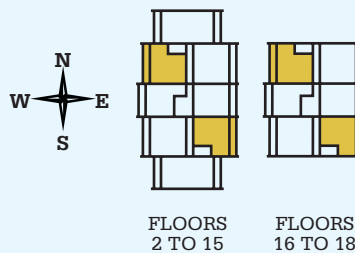

Downtown Living

AT
Kiwaniis Chateau

The Guild

910 SQ.FT

Suite styles may vary. Room sizes are approximate.

KIWANIS CHATEAU

430 Webb Place
Winnipeg, Manitoba R3B 3J7
P 204.943.8647
E kiwanischateau@shawbiz.ca