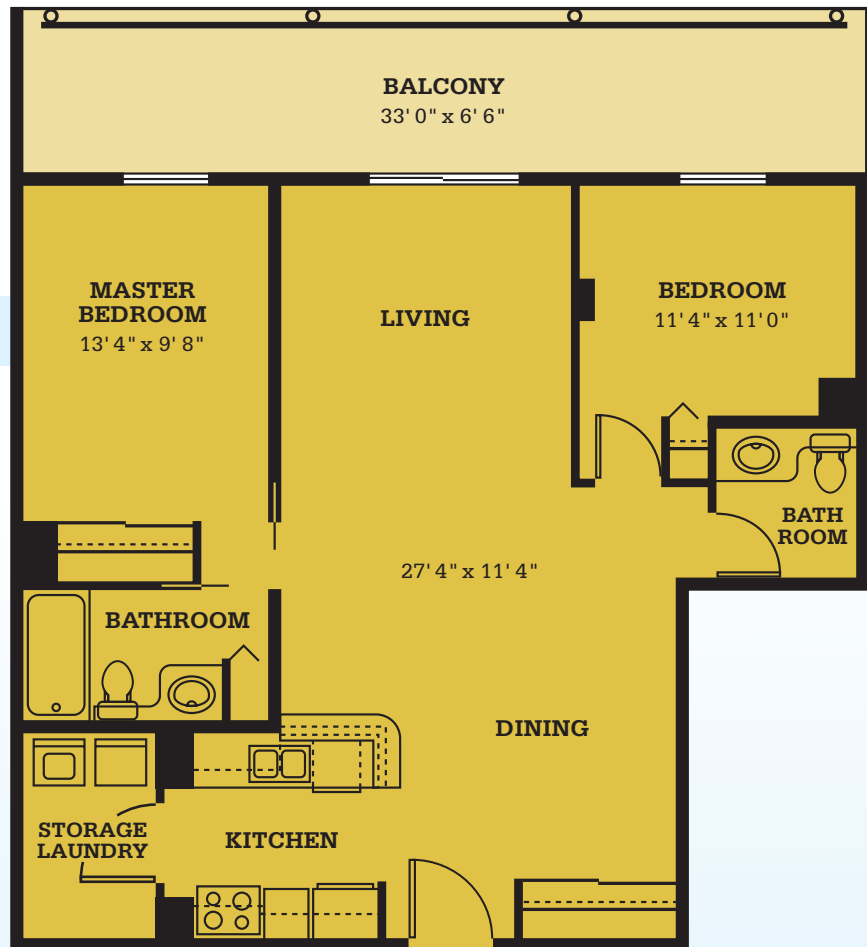

Downtown Living

AT
Kiwaniis Chateau

The Guild

910 SQ.FT

Suite styles may vary. Room sizes are approximate.

KIWANIS CHATEAU

430 Webb Place
Winnipeg, Manitoba R3B 3J7
P 204.943.8647
E kiwanischateau@shawbiz.ca

kiwanischateau.ca

More information
on reverse side.