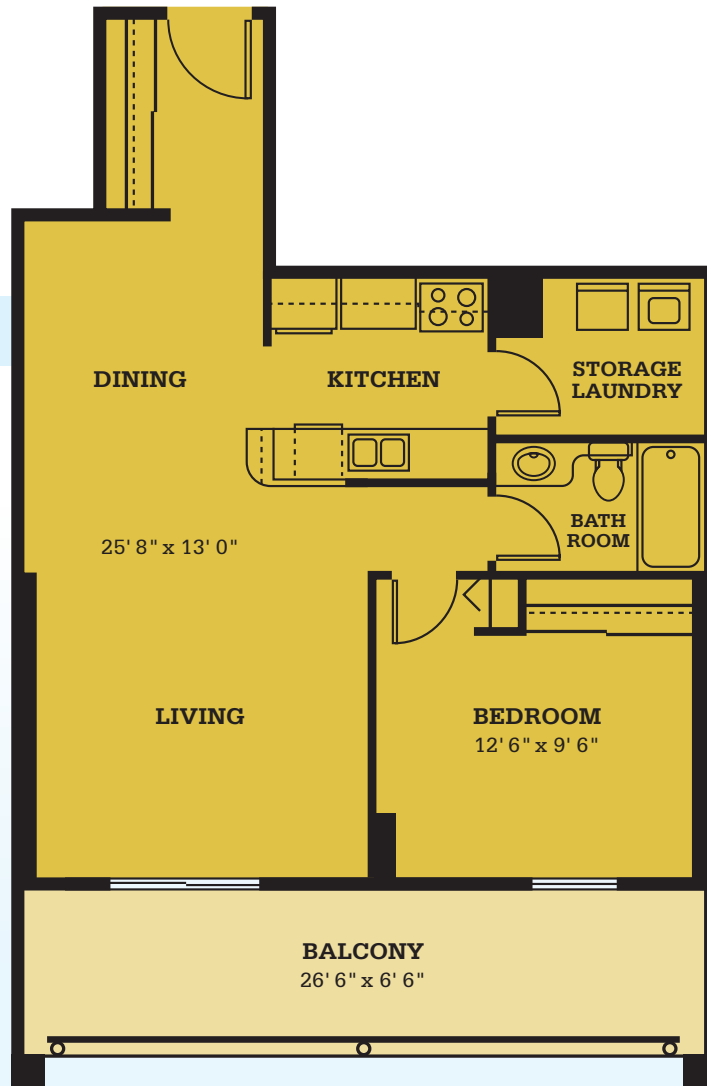

Downtown Living

AT
Kiwaniis Chateau

The Club

740 SQ.FT

Suite styles may vary. Room sizes are approximate.

KIWANIS CHATEAU

430 Webb Place
Winnipeg, Manitoba R3B 3J7
P 204.943.8647
E kiwanischateau@shawbiz.ca

kiwanischateau.ca

More information
on reverse side.