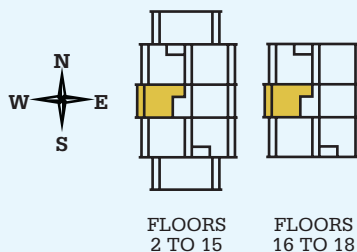

More information
on reverse side.