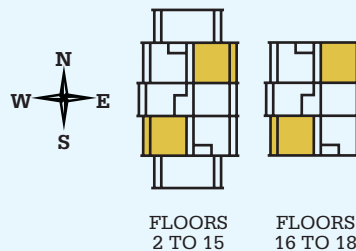

**More information
on reverse side.**