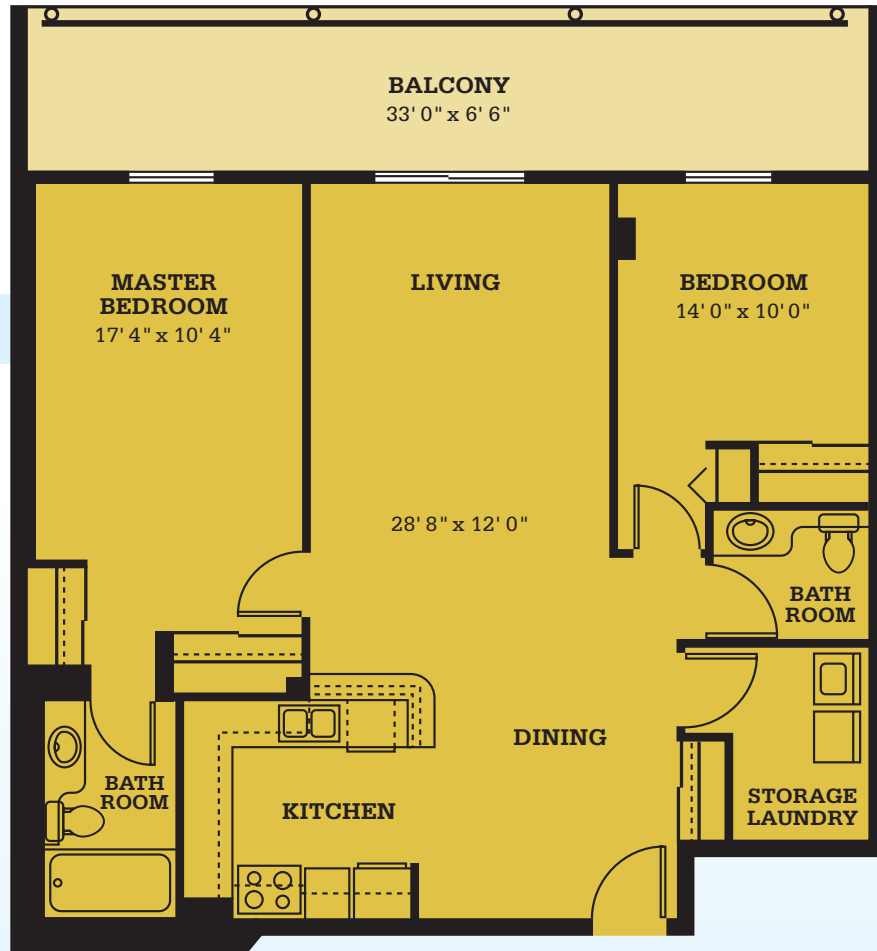

Downtown Living

AT
Kiwanis Chateau

The Alliance

983 SQ.FT (East)

994 SQ.FT (West)

Suite styles may vary. Room sizes are approximate.

KIWANIS CHATEAU

430 Webb Place
 Winnipeg, Manitoba R3B 3J7